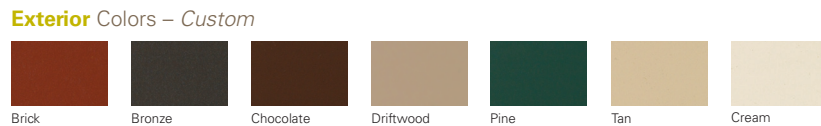

A patio door that will match your style and exceed your expectations

Every Simonton Reflections® 5500 Patio Door is designed to coordinate perfectly with our windows and engineered to remain structurally sound and energy efficient for years to come.

Myth – It doesn't matter what type of patio door I choose because they all work the same way.

Even though most patio doors may operate the same way, the real difference is in the details. Every Reflections 5500 Patio Door is manufactured with multiple features that provide energy efficiency, a greater sense of security and quality you can count on.

Fusion-welded construction bonds each corner together to create rigid, one-piece panels that offer reliable strength and durability

A **multi-point locking system, double-strength tempered glass, external keyed lock and optional foot bolt** provide added security

The **Intercept® spacer system's unique U-shaped design** keeps glass warmer for increased efficiency and comfort, while flexing and contracting to reduce seal failure

Fin seal weatherstripping along the frame and an **attached interlock** help reduce air and water infiltration

Adjustable corrosion-resistant* rollers and a stainless steel cap allow for smooth panel operation over time

Style Options **Decorum** BY SIMONTON

We took care of the essentials. Now the fun part's up to you. Each of our patio doors can be ordered with Decorum®, a portfolio of popular interior and exterior design options that allow you to customize your Patio Door to fit your unique style.

1. 1 Choose your interior and exterior color.
2. 2 Choose your hardware finish.
3. 3 Choose your glass and grids.

Interior and Exterior Colors – Standard

Interior Woodgrains – Custom

Hardware Finishes – Standard

Hardware Finishes – Premium