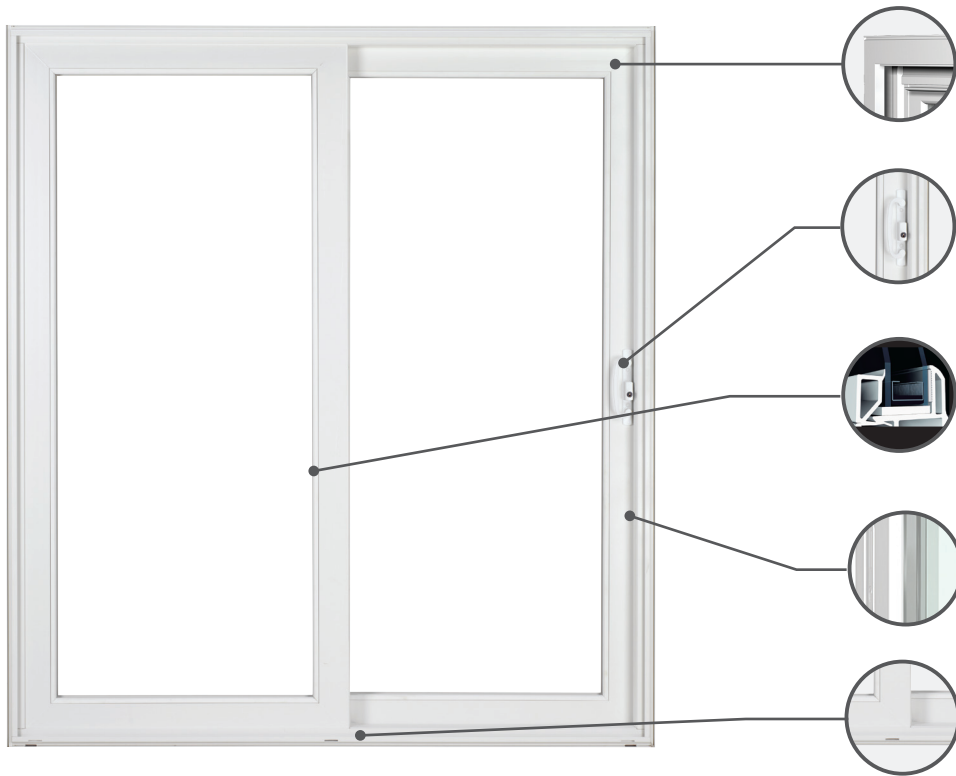

A patio door that will match your style and exceed your expectations

Every Simonton Reflections® 5500 Patio Door is designed to coordinate perfectly with our windows and engineered to remain structurally sound and energy efficient for years to come.

Myth – It doesn't matter what type of patio door I choose because they all work the same way.

Even though most patio doors may operate the same way, the real difference is in the details. Every Reflections 5500 Patio Door is manufactured with multiple features that provide energy efficiency, a greater sense of security and quality you can count on.

Fusion-welded construction bonds each corner together to create rigid, one-piece panels that offer reliable strength and durability

A **multi-point locking system, double-strength tempered glass, external keyed lock and optional foot bolt** provide added security

The **Intercept® spacer system's unique U-shaped design** keeps glass warmer for increased efficiency and comfort, while flexing and contracting to reduce seal failure

Fin seal weatherstripping along the frame and an **attached interlock** help reduce air and water infiltration

Adjustable corrosion-resistant* rollers and a stainless steel cap allow for smooth panel operation over time

Style Options **Decorum** BY SIMONTON

We took care of the essentials. Now the fun part's up to you. Each of our patio doors can be ordered with Decorum®, a portfolio of popular interior and exterior design options that allow you to customize your Patio Door to fit your unique style.

1. 1 Choose your interior and exterior color.
2. 2 Choose your hardware finish.
3. 3 Choose your glass and grids.